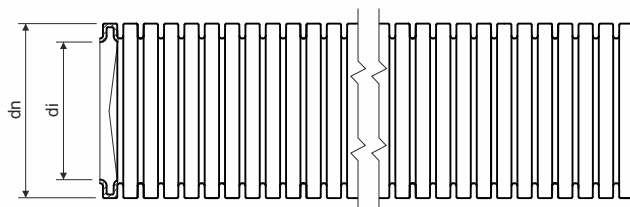

MONOFLEX®

product description:

the pipes are intended for installation to the distribution of low voltage
 for surface installation into or under parget
 suitable for mounting into hollow walls, plaster walls and ceilings
 possibility to install in places with risk of flammable gases and vapor – danger zone 2
 possibility to install in places with explosive risk of dust – danger zone 22

material: PVC

color: light grey, white, black

self-snuffing: yes, within 30 s

temperature resistance: -5 - +60 °C

fire class for underlying material: A1-F

UV stable: no

mechanical resistance: 320 N / 5 cm

classification according to EN 61386-1 ed. 2: 22212